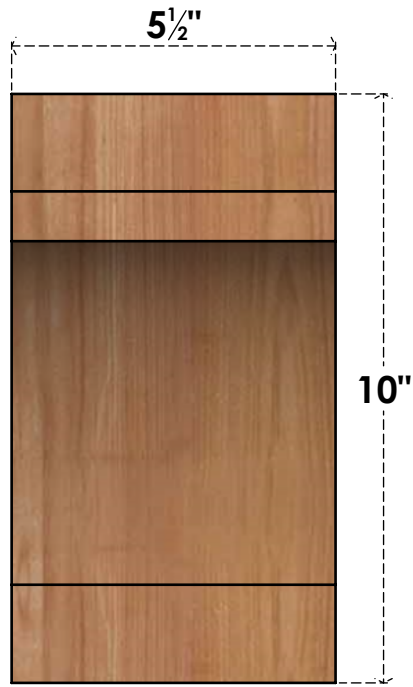

# BRC06X10X10MRC00SWR

5 1/2"W X 10"D X 10"H MERCED SMOOTH BRACE, WESTERN RED CEDAR

**SIDE**

**FRONT**

EKENA MILLWORK  
 2300 WEST MAIN ST.  
 CLARKSVILLE, TX 75426  
 TOLL FREE: 866-607-0453  
 WWW.EKENAMILLWORK.COM