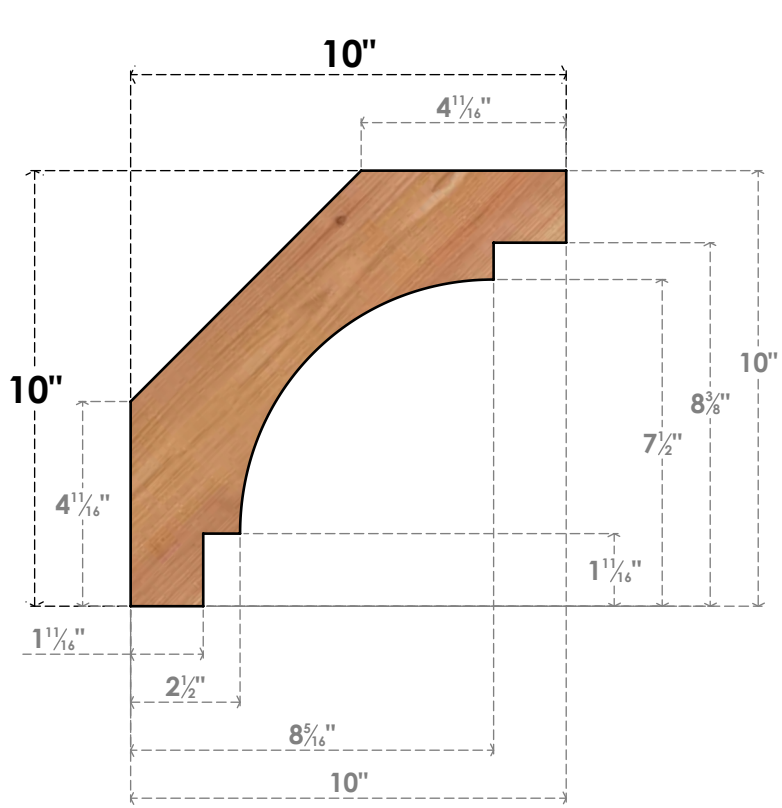

# BRC06X10X10MRC00SWR

5 1/2"W X 10"D X 10"H MERCED SMOOTH BRACE, WESTERN RED CEDAR

**SIDE**

**FRONT**

EKENA MILLWORK  
 2300 WEST MAIN ST.  
 CLARKSVILLE, TX 75426  
 TOLL FREE: 866-607-0453  
 WWW.EKENAMILLWORK.COM

**NOTES**

1. INSTALLATION TO BE COMPLETED IN ACCORDANCE WITH MANUFACTURER'S SPECIFICATIONS.
2. DRAWING MAY NOT BE TO SCALE
3. THIS DRAWING IS INTENDED FOR DESIGN AND PLANNING PURPOSES ONLY.
4. ALL INFORMATION CONTAINED HEREIN WAS CURRENT AT THE TIME OF DEVELOPMENT BUT MUST BE REVIEWED AND APPROVED BY THE PRODUCT MANUFACTURER TO BE CONSIDERED ACCURATE.
5. PRODUCTS ARE NOT KILN DRIED. THIS ITEM IS UNIQUE AND WILL CONTAIN THE NATURAL VARIATIONS THAT THE WOOD SPECIES OFFERS. THIS MAY RESULT IN VARIATIONS UP TO 1/4"